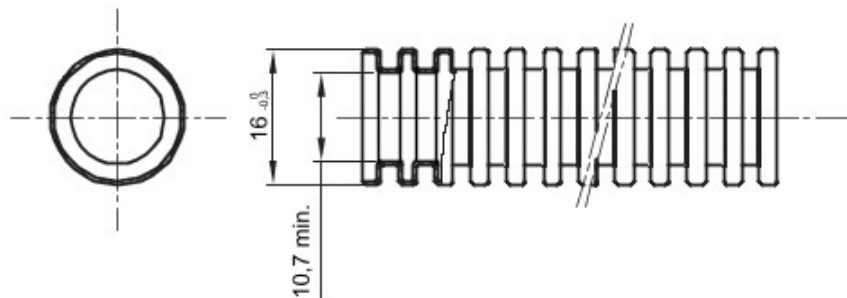

Pliable protected conduit system range FK15 , made in PVC: classification 3321, available in seven diameter, from 16 to 63 mm, in versions with or without cable puller and in six different colour to allow the identification of the various electrical lines. Suitable for electrical system and/or data trasmission for installation: mainly flush-mounting in floors, walls and/or ceiling and also inside false ceilings and floating floors.

Colour	Green	Material	PVC
Type	without cable puller	Conduits Ø (mm)	16
Glow Wire Test	960 °C	Electrocod	2112
Resistance to compression	3 (Medium - 750 N)	Resistance to impact	3 (Medium - 2 J)
Resistance to bending	2 (Pliable)	Electrical characteristics	2 (With electrical insulating characteristics)
Protection against ingress of solid objects without accessories	0	Protection against ingress of water	0
Resistance against corrosion	Not applicable to plastic conduit systems	Fire resistance	1 (Non-flame propagating)
Insulation resistance	100 MΩ a 500V for 1 minute	Dielectric rigidity	2000 V a 50 Hz for 15 minutes
Protection against ingress of solid objects with GF coupling	4	Standard	EN 61386-1 EN 61386-22
Classification	3321		

DIMENSIONAL